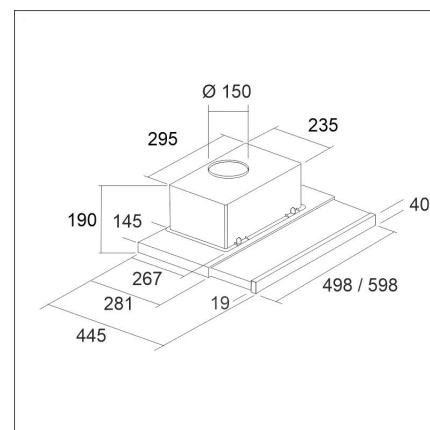

LAPETEK TREKK 50

50 cm built-in white/ss-rail

Product code 57046

Product description

A stylish LAPETEK TREKK cooker hood to be installed in the cabinet that only shows a stylish lid. LAPETEK TREKK can be installed as two suction systems: extraction or recycling using an active carbon filter (active carbon filter must be ordered separately). The appliance starts by pulling out the telescopic lid. Powerful lights come on at the on / off light switch and the position of the lid does not affect the on / off of the lights. An ecological washable Long Life active carbon filter is available as an additional accessory.

Technical information

- Ventilation system: Own motor
- Cooker hood width: 50 cm
- Cooker hood color: Ruostumaton teräs, Valkoinen
- Electrical connection: Socket 10 A

Delivery content

- TREKK cooker hood
- no return valve
- cover strip for different cabinet depths
- TEKK frame s/s
- FI/EN/SE instructions