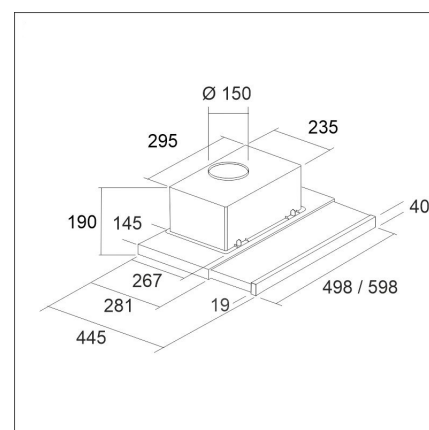

#### Technical information

- Ventilation system: Own motor
- Cooker hood width: 60 cm
- Cooker hood color: Black
- Electrical connection: Socket 10 A