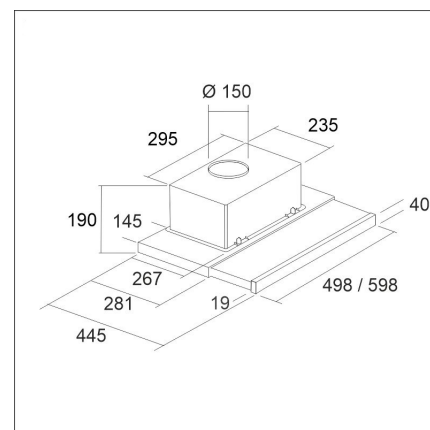

LAPETEK TREKK 60

60 cm built in model white

Product code 57043

Product description

The new LAPETEK TREKK is a cabinet-mounted cooker hood that only shows a stylish lid. The cooker hood is started by a pull-out lid, its functions are easy to use and the high-quality motor with a large suction area guarantees even more efficient removal of steams. The simple and timeless look of the cooker hood goes well with different kitchen cabinets and thanks to the wide range of colors, the cooker hood is suitable for all types of kitchens.

LAPETEK TREKK is available for 50 cm and 60 cm wide cabinets. In both widths, it can be all white or all black. If...

Technical information

- Ventilation system: Own motor
- Cooker hood width: 60 cm
- Cooker hood color: White
- Electrical connection: Socket 10 A