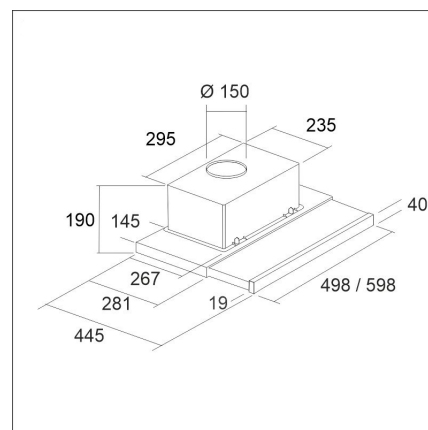

LAPETEK TREKK 50

50 cm built-in black

Product code 57042

Product description

A stylish LAPETEK TREKK cooker hood to be installed in the cabinet that only shows a stylish lid. LAPETEK TREKK can be installed as two suction systems: extraction or recycling using an active carbon filter (active carbon filter must be ordered separately). The appliance starts by pulling out the telescopic lid. Powerful lights come on at the on / off light switch and the position of the lid does not affect the on / off of the lights. An ecological washable Long Life active carbon filter is available as an additional accessory.

Technical information

- Ventilation system: Own motor
- Cooker hood width: 50 cm
- Cooker hood color: Black
- Electrical connection: Socket 10 A

Delivery content

- TREKK cooker hood
- no return valve
- cover strip for different cabinet depths
- FI/EN/SE instructions