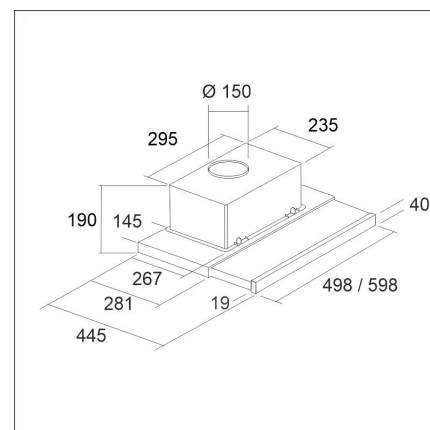

LAPETEK TREKK 50

50 cm built-in white

Product code 57040

Product description

A stylish LAPETEK TREKK cooker hood to be installed in the cabinet that only shows a stylish lid. LAPETEK TREKK can be installed as two suction systems: extraction or recycling using an active carbon filter (active carbon filter must be ordered separately). The appliance starts by pulling out the telescopic lid. Powerful lights come on at the on / off light switch and the position of the lid does not affect the on / off of the lights. An ecological washable Long Life active carbon filter is available as an additional accessory.

Technical information

- Ventilation system: Own motor
- Cooker hood width: 50 cm
- Cooker hood color: White
- Electrical connection: Socket 10 A

Delivery content

- TREKK cooker hood
- no return valve
- cover strip for different cabinet depths
- FI/EN/SE instructions