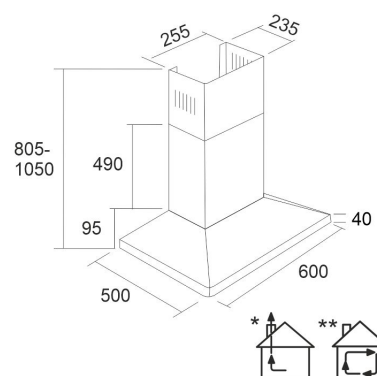

LAPETEK TEXALINE 60

60 cm wall model black

Product code 57032

Product description

The popular LAPETEK TEXALINE model has been redesigned both technically and visually. The country-style streamlined design suits beautifully both more modern sleek kitchen door style than a traditional frame door. The look of the cooker hood model has been redesigned and lightened by the slimmer design and minimal look of the front panel.

Technical information

- With active coal: 223 - 270 cm
- Ventilation system: Own motor
- With the air chimney extension: 260 - 307 cm
- Cooker hood width: 60 cm
- Cooker hood color: Black
- Suitable for the room height: 225 - 270 cm
- Electrical connection: Socket 10 A