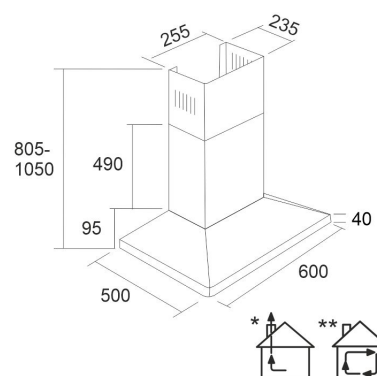

LAPETEK TEXALINE 60

60 cm wall white

Product code 57031

Product description

The popular LAPETEK TEXALINE model has been redesigned both technically and visually. The country-style streamlined design suits beautifully both more modern sleek kitchen door style than a traditional frame door. The look of the cooker hood model has been redesigned and lightened by the slimmer design and minimal look of the front panel.

Technical information

- With active coal: 223 - 270 cm
- Ventilation system: Own motor
- With the air chimney extension: 260 - 307 cm
- Cooker hood width: 60 cm
- Cooker hood color: White
- Suitable for the room height: 225 - 270 cm
- Electrical connection: Socket 10 A