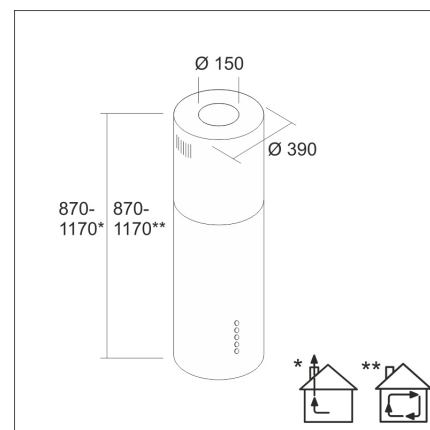

## LAPETEK APOLLO-V

39 cm island stainless steel

### Product code 57010

#### Technical information

- With active coal: 232 - 282 cm
- Ventilation system: Own motor
- With the air chimney extension: -
- Cooker hood width: 39 cm
- Cooker hood color: Stainless steel
- Suitable for the room height: 232 - 282 cm
- Electrical connection: Socket 10 A