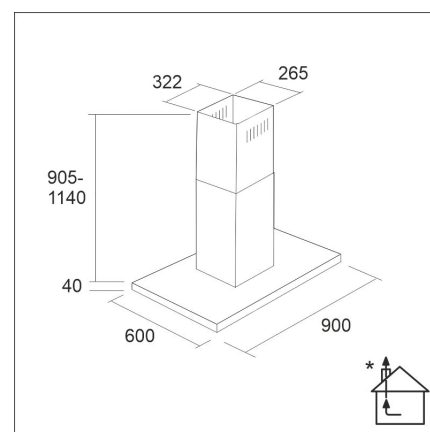

LAPETEK JONA SLIM-V 90

90 cm island white

Product code 57008

Product description

A slim and trendy LAPETEK JONA SLIM-V model to suit both modern and more traditional island kitchen. The finished streamlined look is accentuated by the uniform narrower design of the front panel and flue. Easy to use, backlit Soft Touch buttons, efficient and dimmable LED lights and easy-to-clean grease and activated carbon filters. The adjustable timer function ensures that the steam will be removed even after cooking has stopped. An ecological washable Long Life active carbon filter is available as an additional accessory.

Technical information

- With active coal: 249 - 282 cm
- Ventilation system: Own motor
- With the air chimney extension: max. 329 cm
- Cooker hood width: 90 cm
- Cooker hood color: White
- Suitable for the room height: 249 - 282 cm
- Electrical connection: Socket 10 A