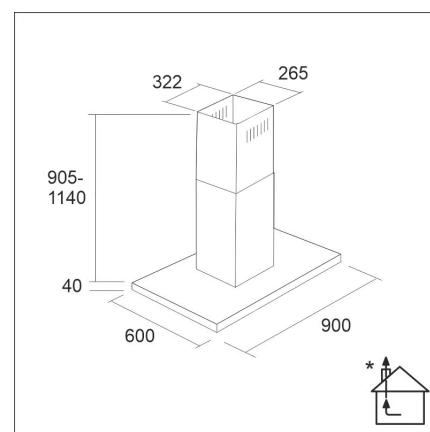

LAPETEK JONA SLIM-V 90

90 cm island stainless steel

Product code 57007

Product description

A slim and trendy LAPETEK JONA SLIM-V model to suit both modern and more traditional island kitchen. The finished streamlined look is accentuated by the uniform narrower design of the front panel and flue. Easy to use, backlit Soft Touch buttons, efficient and dimmable LED lights and easy-to-clean grease and activated carbon filters. The adjustable timer function ensures that the steam will be removed even after cooking has stopped. An ecological washable Long Life active carbon filter is available as an additional accessory.

Technical information

- With active coal: 249 - 282 cm
- Ventilation system: Own motor
- With the air chimney extension: max. 329 cm
- Cooker hood width: 90 cm
- Cooker hood color: Stainless steel
- Suitable for the room height: 249 - 282 cm
- Electrical connection: Socket 10 A