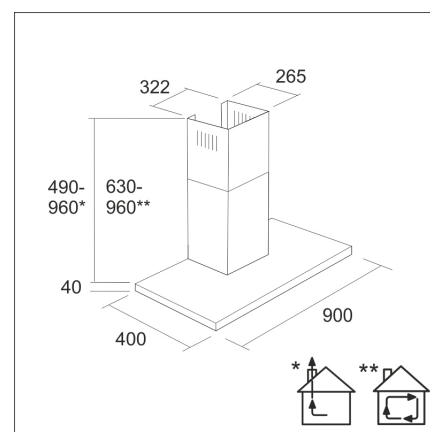

Technical information

- With active coal: 218 - 265 cm
- Ventilation system: Own motor
- With the air chimney extension: 255 - 302 cm
- Cooker hood width: 90 cm
- Cooker hood color: Black
- Suitable for the room height: 208 - 265 cm
- Electrical connection: Socket 10 A