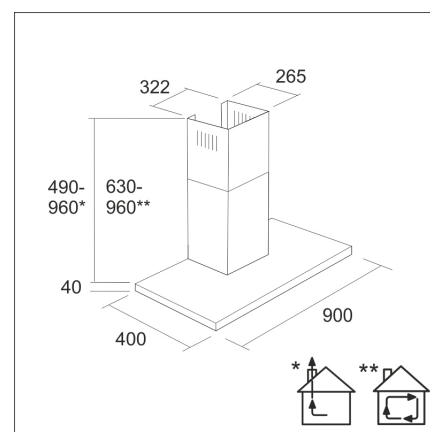

Technical information

- With active coal: 218 - 265 cm
- Ventilation system: Own motor
- With the air chimney extension: 255 - 302 cm
- Cooker hood width: 90 cm
- Cooker hood color: White
- Suitable for the room height: 208 - 265 cm
- Electrical connection: Socket 10 A