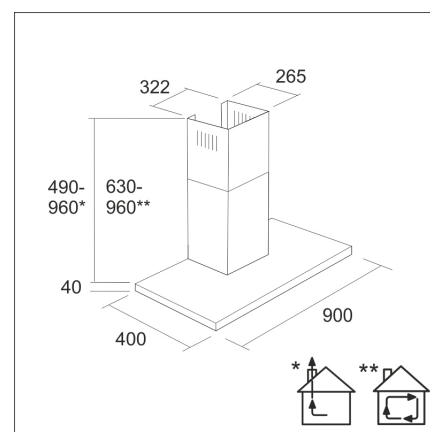

LAPETEK JONA SLIM 90

90 cm wall stainless steel

Product code 57004

Product description

A slim and trendy LAPETEK JONA SLIM model to suit both modern and more traditional kitchens. The finished streamlined look is accentuated by the uniform narrower design of the front panel and flue. Easy to use, backlit Soft Touch buttons, efficient and dimmable LED lights and easy-to-clean grease and activated carbon filters. The adjustable timer function ensures that the steam will be removed even after cooking has stopped. An ecological washable Long Life active carbon filter is available as an additional accessory.

Technical information

- With active coal: 218 - 265 cm
- Ventilation system: Own motor
- With the air chimney extension: 255 - 302 cm
- Cooker hood width: 90 cm
- Cooker hood color: Stainless steel
- Suitable for the room height: 208 - 265 cm
- Electrical connection: Socket 10 A