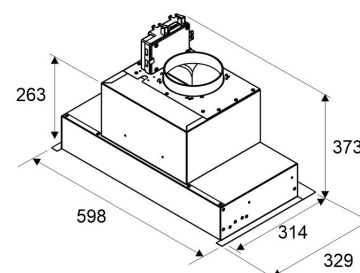

LAPETEK FLEX 60 X3

60 cm built-in black

Product code 562X3

Product description

LAPETEK FLEX-X cooker hood to be installed in the cabinet. The fan is easy to use from the slide-out control cap and has Soft Touch buttons. FLEX-X hoods are used directly to remove steam forming in the kitchen, as well as for ventilation carried out with a top vacuum cleaner, not for controlling ventilation machines.

Technical information

- Ventilation system: X3 - central ventilation
- Cooker hood width: 60 cm kaappiin
- Cooker hood color: Black
- Electrical connection: Socket 10 A

LAPETEK FLEX 60

Delivery content

- integrated cooker hood
- control of valve
- turnable glass panel with integrated light and motor control