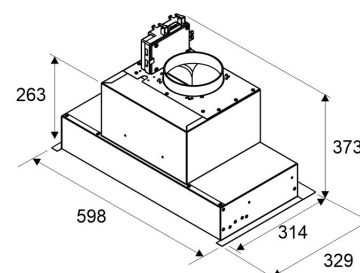

LAPETEK FLEX 60 X2

60 cm (EC) built-in black

Product code 562ECX2

Product description

LAPETEK FLEX-X cooker hood to be installed in the cabinet. The fan is easy to use from the slide-out control cap and has Soft Touch buttons. FLEX-X hoods are used directly to remove steam forming in the kitchen, as well as for ventilation carried out with a top vacuum cleaner, not for controlling ventilation machines.

Technical information

- Ventilation system: X2-EC - kitchen+bath extraction
- Cooker hood width: 60 cm kaappiin
- Cooker hood color: Black
- Electrical connection: Socket 10 A

LAPETEK FLEX 60

Delivery content