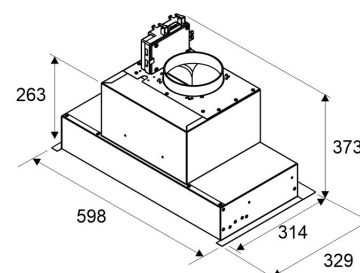

LAPETEK FLEX 60 X1

60 cm (EC) built-in black

Product code 562ECX1

Product description

LAPETEK FLEX-X cooker hood to be installed in the cabinet. The fan is easy to use from the slide-out control cap and has Soft Touch buttons. FLEX-X hoods are used directly to remove steam forming in the kitchen, as well as for ventilation carried out with a top vacuum cleaner, not for controlling ventilation machines.

Technical information

- Ventilation system: X1-EC - kitchen extraction
- Cooker hood width: 60 cm kaappiin
- Cooker hood color: Black
- Electrical connection: Socket 10 A

LAPETEK FLEX 60

Delivery content