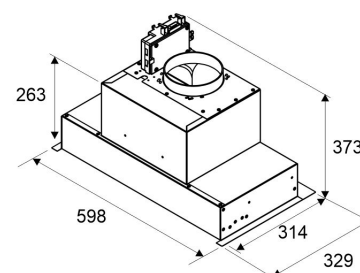

#### Technical information

- Ventilation system: X1-EC - kitchen extraction
- Cooker hood width: 60 cm kaappiin
- Cooker hood color: Black
- Electrical connection: Socket 10 A

LAPETEK FLEX 60