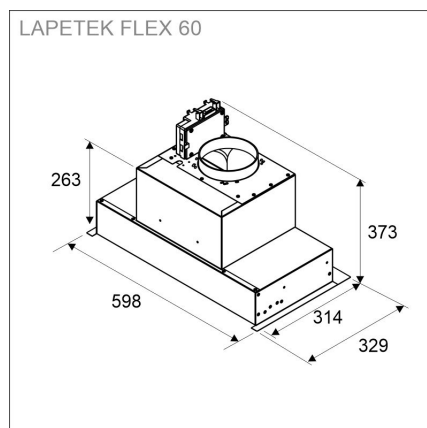

#### Technical information

- Ventilation system: X2-AC - kitchen+bath extraction
- Cooker hood width: 60 cm kaappiin
- Cooker hood color: Black
- Electrical connection: Socket 10 A