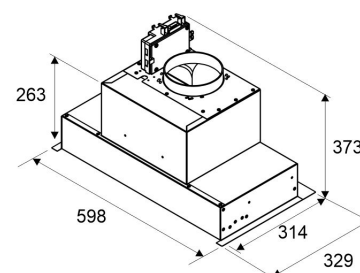

LAPETEK FLEX 60 X2

60 cm (AC) built-in black

Product code 562ACX2

Product description

LAPETEK FLEX-X cooker hood to be installed in the cabinet. The fan is easy to use from the slide-out control cap and has Soft Touch buttons. FLEX-X hoods are used directly to remove steam forming in the kitchen, as well as for ventilation carried out with a top vacuum cleaner, not for controlling ventilation machines.

Technical information

- Ventilation system: X2-AC - kitchen+bath extraction
- Cooker hood width: to a 60 cm cabinet
- Cooker hood color: Black
- Electrical connection: Socket 10 A

LAPETEK FLEX 60

Delivery content