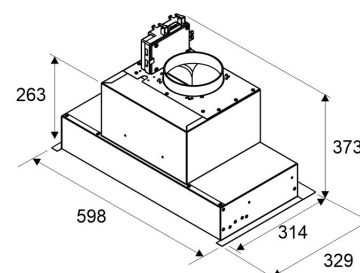

Technical information

- Ventilation system: X1-AC - kitchen extraction
- Cooker hood width: 60 cm kaappiin
- Cooker hood color: Black
- Electrical connection: Socket 10 A

LAPETEK FLEX 60