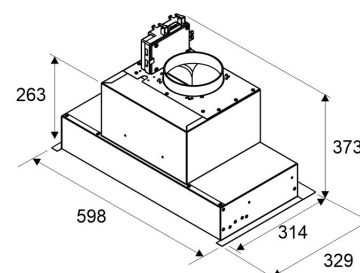

#### Technical information

- Ventilation system: X1-AC - kitchen extraction
- Cooker hood width: 60 cm kaappiin
- Cooker hood color: Black
- Electrical connection: Socket 10 A

LAPETEK FLEX 60