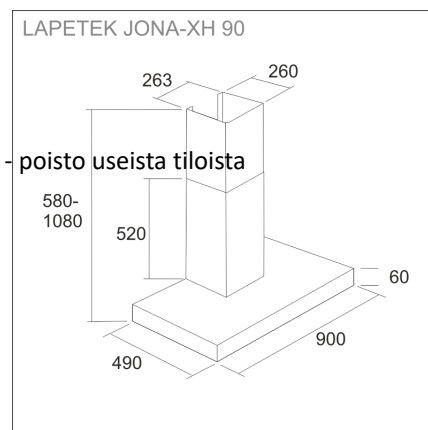

LAPETEK JONA-XH 90

90 cm wall model stainless steel

Product code 5524XH

Product description

Clearly timeless-X-Hybrid

A clear and timeless design combined with a unique X-Hybrid technology. The Jona-XH is a hood with a geometric design and thanks to its timeless design it suits all kitchens. Available as an X1-model and a XH-model (built-in X1, X2, X3 and X4), which suit all kitchens. You can control the energy efficient direct current (EC) motors with both models.

Technical information

- Ventilation system: EC-ohjaus, X4 - IV-koneen ohjaus, X3 - keskusilmanvaihto, X2 - poisto useista tiloista
- With the air chimney extension: max. 308 cm
- Cooker hood width: 90 cm
- Cooker hood color: Stainless steel
- Suitable for the room height: 216 - 263 cm