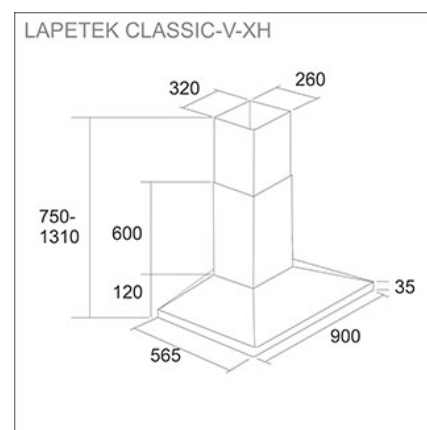

LAPETEK CLASSIC-V-XH (AC) (X1/X2/X3/X4)

90 cm island model DISCONTINUED

Product code 5512XH**Product description**

Clearly timeless-X-Hybrid

A clear and timeless design combined with a unique X-Hybrid technology. The Classic-XH is a hood with a geometric design and thanks to its timeless design it suit for all kitchens. Available as an X1-model and a XH-model (built-in X1, X2, X3 and X4), which suit for all kitchens.

**Technical information**

- With the air chimney extension: max. 342 cm
- Cooker hood width: 90 cm
- Cooker hood color: Stainless steel
- Suitable for the room height: 231 - 286 cm

**Delivery content****Downloads**