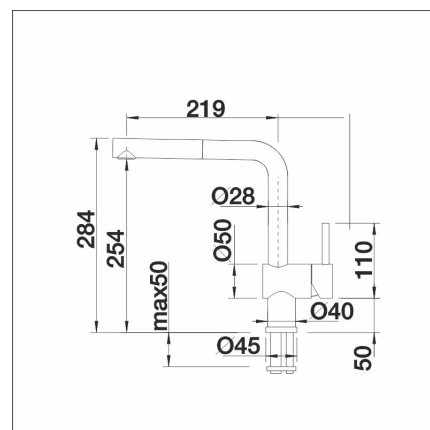

Delivery content

- BLANCO Linus-S faucet

Downloads

- Hanan asennus- ja käyttöohje
- Service manual

Recommended accessories

Stabilisation plate 75

[Read more >>](#)