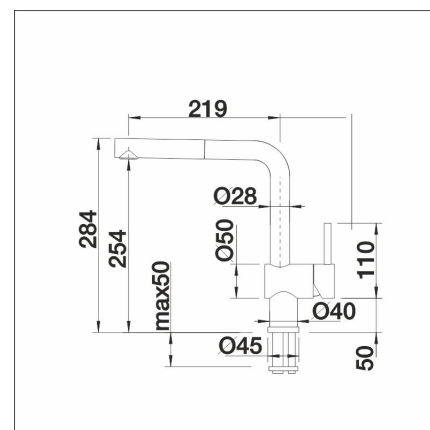

BLANCO LINUS-S

s/s finish Pull-out spray

Product code 5460ES

Product description

Technical information

- Tap color: Stainless steel
- Tap hole: 35 mm
- Spout limiter: 140 degrees
- Type approval: DIN DVGW
- Sound level: Class 1