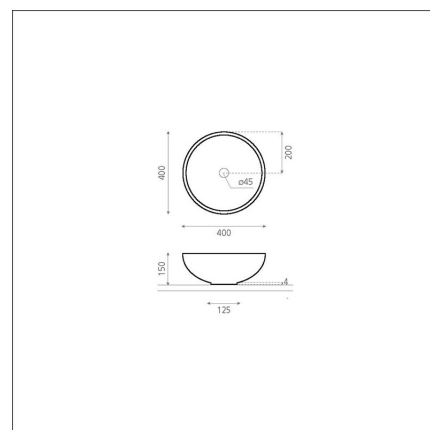

LYS MARKINA

porcelain black 400x400x150 mm

Product code 5171

Product description

Atelier is a hand-painted sink series, where each piece is entirely unique. The series features pre-patterned surfaces, which are hand-painted on each sink. There is also the possibility to create something completely personalized, e.g a custom landscape image or favorite color. The base of the hand-painted sinks is porcelain. The basin can be painted on both the interior and/or exterior surfaces. The product is delivered without a drain and P-trap. Sink model does not have an overflow protection.

Technical information

- Material: posliini
- Sink installation method: Freestanding
- Color: Kuvioitu

Delivery content

- sink

Downloads

- Assembling instruction
- Huolto- ja hoito-ohje

Recommended accessories