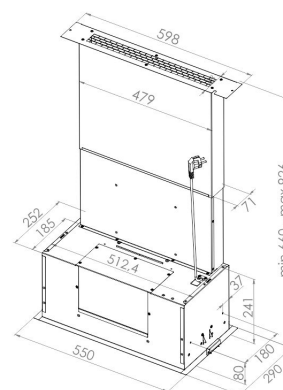

JOKER DUO

55 cm built-in black

Product code 431203

Product description

The Joker Duo cooker hood features a new gesture control system, meaning there is no need to touch the device. A simple hand movement is enough to switch the cooker hood on and off, change the operating mode, and adjust the lighting. This allows you to avoid leaving fingerprints or smudges on the surface of the cooker hood while cooking. If you prefer, you can also use the remote control included with the unit. The kitchen hood also comes with an ecological washable Long Life activated carbon filter.

Technical information

- Ventilation system: Internal motor
- Cooker hood width: 55 cm
- Cooker hood color: Black

Delivery content

- cooker hood
- remote control
- Long Life activated carbon filter.
- space-saving ducting solution for wall cabinets