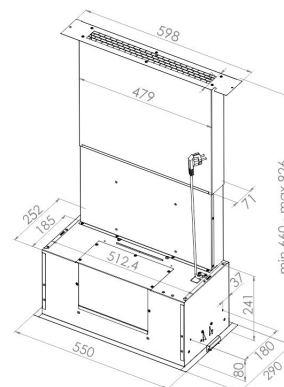

## JOKER DUO

55 cm built-in black

**Product code 431203**

### Technical information

- Ventilation system: Internal motor
- Cooker hood width: 55 cm
- Cooker hood color: Black