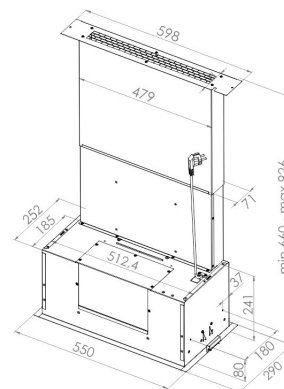

JOKER DUO

55 cm built-in white

Product code 431202

Product description

The Joker Duo cooker hood features a new gesture control system, meaning there is no need to touch the device. A simple hand movement is enough to switch the cooker hood on and off, change the operating mode, and adjust the lighting. This allows you to avoid leaving fingerprints or smudges on the surface of the cooker hood while cooking. If you prefer, you can also use the remote control included with the unit. An ecological, washable Long Life active carbon filter is available as an optional accessory.

Technical information

- Ventilation system: Internal motor
- Cooker hood width: 55 cm
- Cooker hood color: White

Delivery content

- cooker hood
- remote control

Downloads

- Material information

Recommended accessories