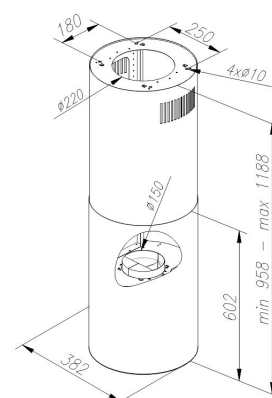

## TUBUS-V

38cm island stainless steel

#### Technical information

- With active coal: minimi 251 cm, maximi 274 cm
- Ventilation system: Internal motor
- Cooker hood width: 38 cm
- Cooker hood color: Stainless steel
- Suitable for room heights: minimi 257 cm, maximi 274 cm
- Electrical connection: Socket 10 A