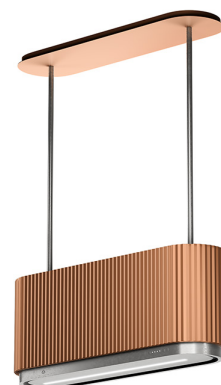

MONO-V

90 cm island rosegold

Product code 431133

Product description

MONO-V is a new gesture control kitchen hood. You don't need to touch the device, as a simple hand movement is enough to turn the kitchen hood on and off, change the operating mode and adjust the lighting. This way you avoid stains on the surface of the kitchen hood caused by hand contact during cooking. You can also use the remote control that comes with the cooker hood. The kitchen hood also comes with an ecological washable Long Life activated carbon filter.

Technical information

- With active coal: 257,5-285 cm
- Ventilation system: Own motor
- Cooker hood width: 90 cm
- Cooker hood color: Ruusukulta
- Suitable for the room height: 257,5-285 cm
- Electrical connection: Socket 10 A