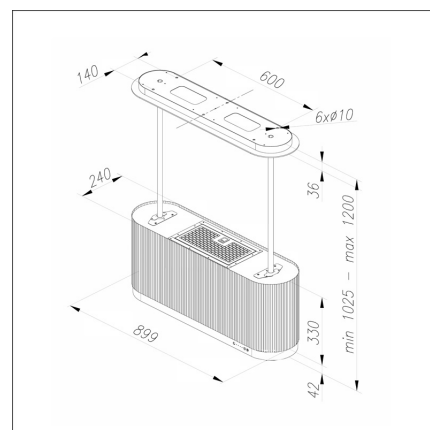

MONO-V

90 cm island rosegold

Product code 431133

Product description

MONO-V is a new gesture control kitchen hood. You don't need to touch the device, as a simple hand movement is enough to turn the kitchen hood on and off, change the operating mode and adjust the lighting. This way you avoid stains on the surface of the kitchen hood caused by hand contact during cooking. You can also use the remote control that comes with the cooker hood. The kitchen hood also comes with an ecological washable Long Life activated carbon filter.

Technical information

- With active coal: 257,5-285 cm
- Ventilation system: Own motor
- Cooker hood width: 90 cm
- Cooker hood color: Ruusukulta
- Suitable for the room height: 257,5-285 cm
- Electrical connection: Socket 10 A