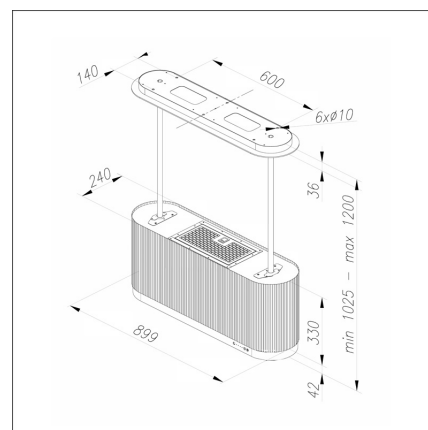

Technical information

- With active coal: 257,5-285 cm
- Ventilation system: Own motor
- Cooker hood width: 90 cm
- Cooker hood color: Black
- Suitable for the room height: 257,5-285 cm
- Electrical connection: Socket 10 A