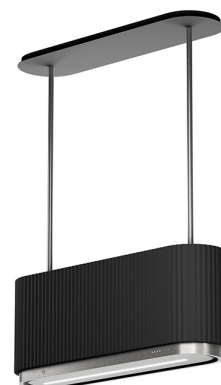

MONO-V

90 cm island black

Product code 431131**Product description**

MONO-V is a new gesture control kitchen hood. You don't need to touch the device, as a simple hand movement is enough to turn the kitchen hood on and off, change the operating mode and adjust the lighting. This way you avoid stains on the surface of the kitchen hood caused by hand contact during cooking. You can also use the remote control that comes with the cooker hood. The kitchen hood also comes with an ecological washable Long Life activated carbon filter.

**Technical information**

- With active coal: 257,5-285 cm
- Ventilation system: Own motor
- Cooker hood width: 90 cm
- Cooker hood color: Black
- Suitable for the room height: 257,5-285 cm
- Electrical connection: Socket 10 A