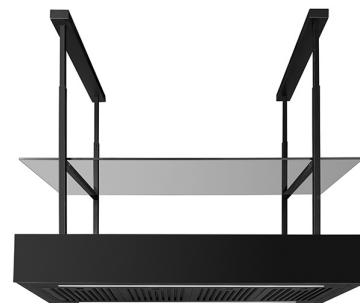

MINIMAL 1

120cm island black

Product code 431122

Product description

MINIMAL 1 a new gesture control kitchen hood is available in two different models. You can choose between ready-made black panel or create a personalized look for the kitchen with a custom panel. You don't need to touch the device, as a simple hand movement is enough to turn the kitchen hood on and off, change the operating mode and adjust the lighting. You can also use the remote control that comes with the cooker hood. The kitchen hood also comes with an ecological washable Long Life activated carbon filter.

Technical information

- Ventilation system: Internal motor
- Cooker hood width: 120 cm
- Cooker hood color: Black
- Suitable for room heights: minimi 248 cm, maximi 278 cm
- Electrical connection: Socket 10 A