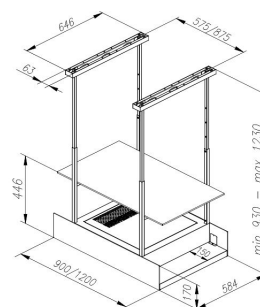

MINIMAL 1

120cm island black

Product code 431122

Product description

MINIMAL 1 a new gesture control kitchen hood is available in two different models. You can choose between ready-made black panel or create a personalized look for the kitchen with a custom panel. You don't need to touch the device, as a simple hand movement is enough to turn the kitchen hood on and off, change the operating mode and adjust the lighting. You can also use the remote control that comes with the cooker hood. The kitchen hood also comes with an ecological washable Long Life activated carbon filter.

Technical information

- Ventilation system: Internal motor
- Cooker hood width: 120 cm
- Cooker hood color: Black
- Suitable for room heights: minimi 248 cm, maximi 278 cm
- Electrical connection: Socket 10 A