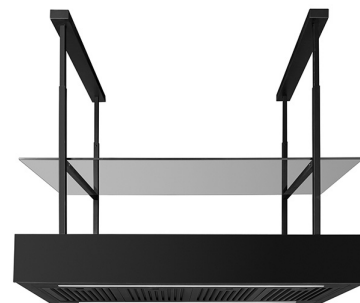

MINIMAL 1

120cm island black + frame for personalized panel

Product code 431121

Product description

MINIMAL 1 a new gesture control kitchen hood is available in two different models. You can choose between ready-made black panel or create a personalized look for the kitchen with a custom panel. You don't need to touch the device, as a simple hand movement is enough to turn the kitchen hood on and off, change the operating mode and adjust the lighting. You can also use the remote control that comes with the cooker hood. The kitchen hood also comes with an ecological washable Long Life activated carbon filter.

Technical information

- Ventilation system: Own motor
- Cooker hood width: 120 cm
- Cooker hood color: Black
- Suitable for the room height: 248-278 cm
- Electrical connection: Socket 10 A

Delivery content