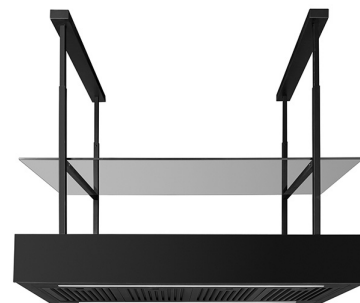

MINIMAL 1

90cm island black + frame for personalized panel

Product code 431119

Product description

MINIMAL 1 a new gesture control kitchen hood is available in two different models. You can choose between ready-made black panel or create a personalized look for the kitchen with a custom panel. You don't need to touch the device, as a simple hand movement is enough to turn the kitchen hood on and off, change the operating mode and adjust the lighting. You can also use the remote control that comes with the cooker hood. The kitchen hood also comes with an ecological washable Long Life activated carbon filter.

Technical information

- Ventilation system: Own motor
- Cooker hood width: 90 cm
- Cooker hood color: Black
- Suitable for the room height: 248-278 cm
- Electrical connection: Socket 10 A

Delivery content