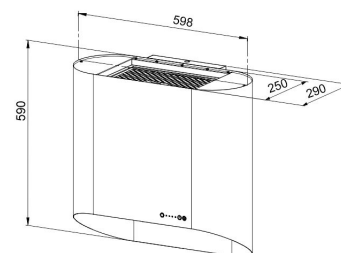

Technical information

- With active coal: minimikorkeus 234 cm
- Ventilation system: Own motor
- Cooker hood width: 60 cm
- Cooker hood color: Hopea
- Suitable for the room height: minimikorkeus 234 cm
- Electrical connection: Socket 10 A