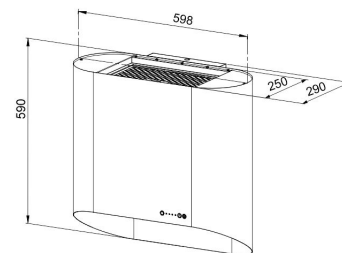

Technical information

- With active coal: minimikorkeus 234 cm
- Ventilation system: Own motor
- Cooker hood width: 60 cm
- Cooker hood color: Hopea
- Suitable for the room height: minimikorkeus 234 cm
- Electrical connection: Socket 10 A