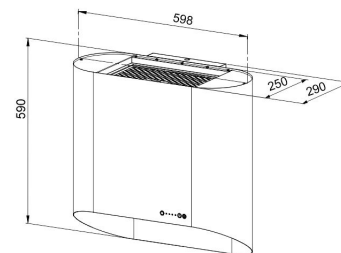

SIMPLE 60

wall rosegold

Product code 431093

Product description

SIMPLE is a new gesture control kitchen hood. You don't need to touch the device, as a simple hand movement is enough to turn the kitchen hood on and off, change the operating mode and adjust the lighting. This way you avoid stains on the surface of the kitchen hood caused by hand contact during cooking. You can also use the remote control that comes with the cooker hood. An ecological washable Long Life active carbon filter is available as an accessory for the kitchen hood.

Technical information

- With active coal: minimikorkeus 234 cm
- Ventilation system: Own motor
- Cooker hood width: 60 cm
- Cooker hood color: Ruusukulta
- Suitable for the room height: minimikorkeus 234 cm
- Electrical connection: Socket 10 A