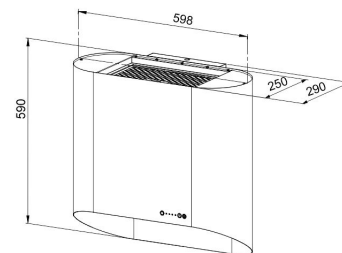

Technical information

- With active coal: minimikorkeus 234 cm
- Ventilation system: Own motor
- Cooker hood width: 60 cm
- Cooker hood color: Ruusukulta
- Suitable for the room height: minimikorkeus 234 cm
- Electrical connection: Socket 10 A