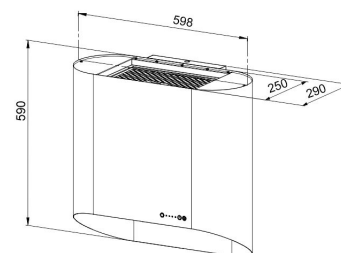

SIMPLE 60

wall black/rosegold

Product code 431092

Product description

SIMPLE is a new gesture control kitchen hood. You don't need to touch the device, as a simple hand movement is enough to turn the kitchen hood on and off, change the operating mode and adjust the lighting. This way you avoid stains on the surface of the kitchen hood caused by hand contact during cooking. You can also use the remote control that comes with the cooker hood. An ecological washable Long Life active carbon filter is available as an accessory for the kitchen hood.

Technical information

- With active coal: minimikorkeus 234 cm
- Ventilation system: Own motor
- Cooker hood width: 60 cm
- Cooker hood color: Ruusukulta, Musta
- Suitable for the room height: minimikorkeus 234 cm
- Electrical connection: Socket 10 A