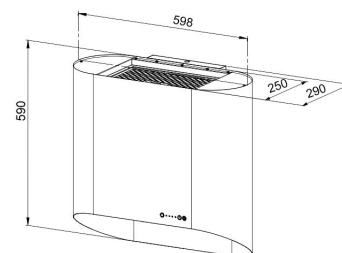

Technical information

- With active coal: minimikorkeus 234 cm
- Ventilation system: Own motor
- Cooker hood width: 60 cm
- Cooker hood color: Musta, Ruusukulta
- Suitable for the room height: minimikorkeus 234 cm
- Electrical connection: Socket 10 A