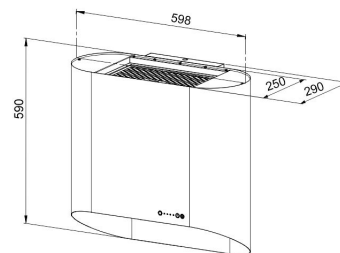

Technical information

- With active coal: minimikorkeus 234 cm
- Ventilation system: Own motor
- Cooker hood width: 60 cm
- Cooker hood color: Musta, Kulta
- Suitable for the room height: minimikorkeus 234 cm
- Electrical connection: Socket 10 A