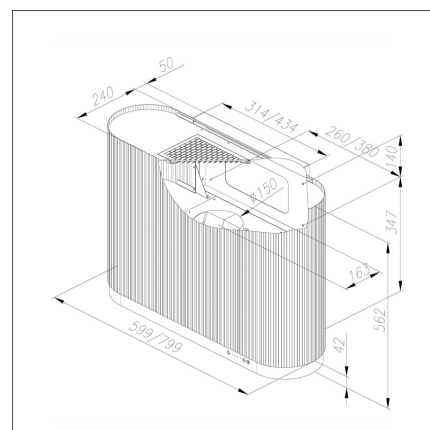

MONO

80 cm wall beige

Product code 431081

Product description

MONO is a new gesture control kitchen hood. You don't need to touch the device, as a simple hand movement is enough to turn the kitchen hood on and off, change the operating mode and adjust the lighting. This way you avoid stains on the surface of the kitchen hood caused by hand contact during cooking. You can also use the remote control that comes with the cooker hood. The kitchen hood also comes with an ecological washable Long Life activated carbon filter.

Technical information

- With active coal: minimi korkeus 226,5 cm
- Ventilation system: Own motor
- Cooker hood width: 80 cm
- Cooker hood color: Beige
- Suitable for the room height: minimi korkeus 226,5 cm
- Electrical connection: Socket 10 A