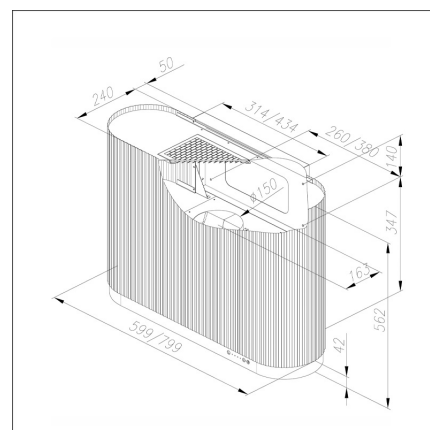

MONO

80 cm wall green

Product code 431080

Product description

MONO is a new gesture control kitchen hood. You don't need to touch the device, as a simple hand movement is enough to turn the kitchen hood on and off, change the operating mode and adjust the lighting. This way you avoid stains on the surface of the kitchen hood caused by hand contact during cooking. You can also use the remote control that comes with the cooker hood. The kitchen hood also comes with an ecological washable Long Life activated carbon filter.

Technical information

- With active coal: minimi korkeus 226,5 cm
- Ventilation system: Own motor
- Cooker hood width: 80 cm
- Suitable for the room height: minimi korkeus 226,5 cm
- Electrical connection: Socket 10 A