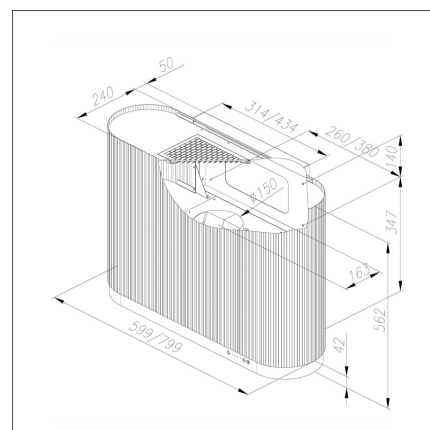

MONO

80 cm wall rosegold

Product code 431079

Product description

MONO is a new gesture control kitchen hood. You don't need to touch the device, as a simple hand movement is enough to turn the kitchen hood on and off, change the operating mode and adjust the lighting. This way you avoid stains on the surface of the kitchen hood caused by hand contact during cooking. You can also use the remote control that comes with the cooker hood. The kitchen hood also comes with an ecological washable Long Life activated carbon filter.

Technical information

- With active coal: minimi korkeus 226,5 cm
- Ventilation system: Own motor
- Cooker hood width: 80 cm
- Cooker hood color: Ruusukulta
- Suitable for the room height: minimi korkeus 226,5 cm
- Electrical connection: Socket 10 A