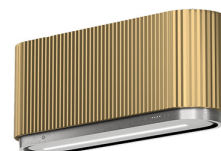

MONO

80 cm wall gold

Product code 431078

Product description

MONO is a new gesture control kitchen hood. You don't need to touch the device, as a simple hand movement is enough to turn the kitchen hood on and off, change the operating mode and adjust the lighting. This way you avoid stains on the surface of the kitchen hood caused by hand contact during cooking. You can also use the remote control that comes with the cooker hood. The kitchen hood also comes with an ecological washable Long Life activated carbon filter.

Technical information

- With active coal: minimi korkeus 226,5 cm
- Ventilation system: Own motor
- Cooker hood width: 80 cm
- Cooker hood color: Kulta
- Suitable for the room height: minimi korkeus 226,5 cm
- Electrical connection: Socket 10 A