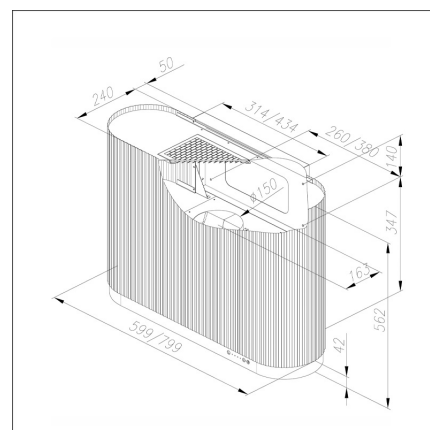

MONO

80 cm wall gold

Product code 431078

Product description

MONO is a new gesture control kitchen hood. You don't need to touch the device, as a simple hand movement is enough to turn the kitchen hood on and off, change the operating mode and adjust the lighting. This way you avoid stains on the surface of the kitchen hood caused by hand contact during cooking. You can also use the remote control that comes with the cooker hood. The kitchen hood also comes with an ecological washable Long Life activated carbon filter.

Technical information

- With active coal: minimi korkeus 226,5 cm
- Ventilation system: Own motor
- Cooker hood width: 80 cm
- Cooker hood color: Kulta
- Suitable for the room height: minimi korkeus 226,5 cm
- Electrical connection: Socket 10 A