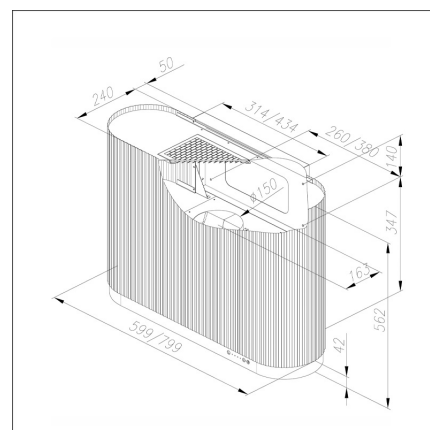

MONO

60 cm wall black

Product code 431077

Product description

MONO is a new gesture control kitchen hood. You don't need to touch the device, as a simple hand movement is enough to turn the kitchen hood on and off, change the operating mode and adjust the lighting. This way you avoid stains on the surface of the kitchen hood caused by hand contact during cooking. You can also use the remote control that comes with the cooker hood. The kitchen hood also comes with an ecological washable Long Life activated carbon filter.

Technical information

- With active coal: minimi korkeus 226,5 cm
- Ventilation system: Own motor
- Cooker hood width: 80 cm
- Cooker hood color: Black
- Suitable for the room height: minimi korkeus 226,5 cm
- Electrical connection: Socket 10 A