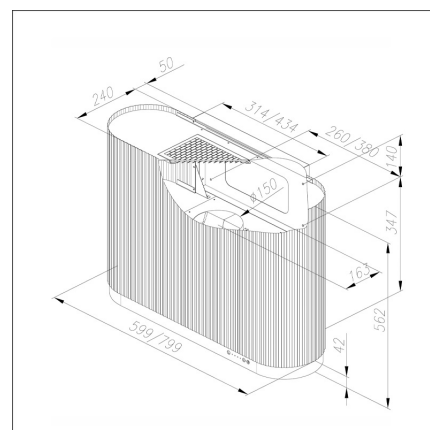

MONO

80 cm wall white

Product code 431076

Product description

MONO is a new gesture control kitchen hood. You don't need to touch the device, as a simple hand movement is enough to turn the kitchen hood on and off, change the operating mode and adjust the lighting. This way you avoid stains on the surface of the kitchen hood caused by hand contact during cooking. You can also use the remote control that comes with the cooker hood. The kitchen hood also comes with an ecological washable Long Life activated carbon filter.

Technical information

- With active coal: minimi korkeus 226,5 cm
- Ventilation system: Own motor
- Cooker hood width: 80 cm
- Cooker hood color: White
- Suitable for the room height: minimi korkeus 226,5 cm
- Electrical connection: Socket 10 A