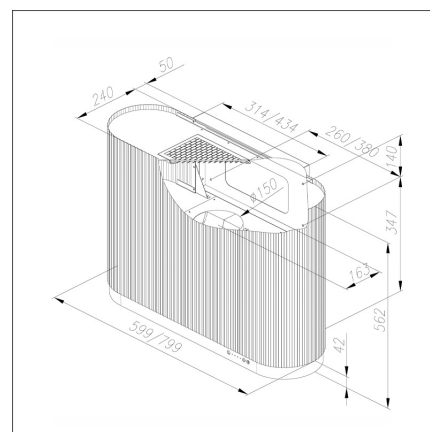

#### Technical information

- With active coal: minimi korkeus 226,5 cm
- Ventilation system: Own motor
- Cooker hood width: 60 cm
- Cooker hood color: Beige
- Suitable for the room height: minimi korkeus 226,5 cm
- Electrical connection: Socket 10 A