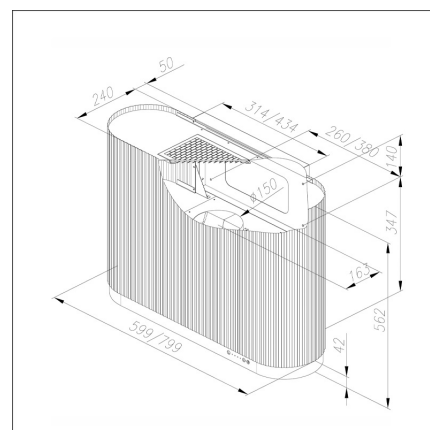

#### Technical information

- With active coal: minimi korkeus 226,5 cm
- Ventilation system: Own motor
- Cooker hood width: 60 cm
- Cooker hood color: Vihreä
- Suitable for the room height: minimi korkeus 226,5 cm
- Electrical connection: Socket 10 A