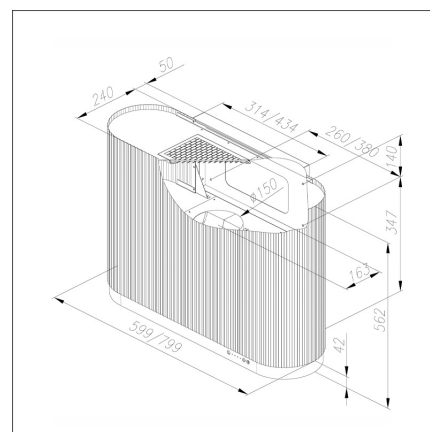

MONO

60 cm wall rosegold

Product code 431073

Product description

MONO is a new gesture control kitchen hood. You don't need to touch the device, as a simple hand movement is enough to turn the kitchen hood on and off, change the operating mode and adjust the lighting. This way you avoid stains on the surface of the kitchen hood caused by hand contact during cooking. You can also use the remote control that comes with the cooker hood. The kitchen hood also comes with an ecological washable Long Life activated carbon filter.

Technical information

- With active coal: minimi korkeus 226,5 cm
- Ventilation system: Own motor
- Cooker hood width: 60 cm
- Cooker hood color: Ruusukulta
- Suitable for the room height: minimi korkeus 226,5 cm
- Electrical connection: Socket 10 A