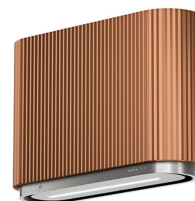

MONO

60 cm wall rosegold

Product code 431073

Product description

MONO is a new gesture control kitchen hood. You don't need to touch the device, as a simple hand movement is enough to turn the kitchen hood on and off, change the operating mode and adjust the lighting. This way you avoid stains on the surface of the kitchen hood caused by hand contact during cooking. You can also use the remote control that comes with the cooker hood. The kitchen hood also comes with an ecological washable Long Life activated carbon filter.

Technical information

- With active coal: minimi korkeus 226,5 cm
- Ventilation system: Own motor
- Cooker hood width: 60 cm
- Cooker hood color: Ruusukulta
- Suitable for the room height: minimi korkeus 226,5 cm
- Electrical connection: Socket 10 A