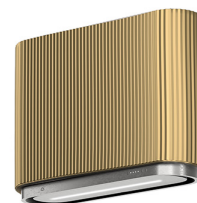

MONO

60 cm wall gold

Product code 431072

Product description

MONO is a new gesture control kitchen hood. You don't need to touch the device, as a simple hand movement is enough to turn the kitchen hood on and off, change the operating mode and adjust the lighting. This way you avoid stains on the surface of the kitchen hood caused by hand contact during cooking. You can also use the remote control that comes with the cooker hood. The kitchen hood also comes with an ecological washable Long Life activated carbon filter.

Technical information

- With active coal: minimi korkeus 226,5 cm
- Ventilation system: Own motor
- Cooker hood width: 60 cm
- Cooker hood color: Kulta
- Suitable for the room height: minimi korkeus 226,5 cm
- Electrical connection: Socket 10 A