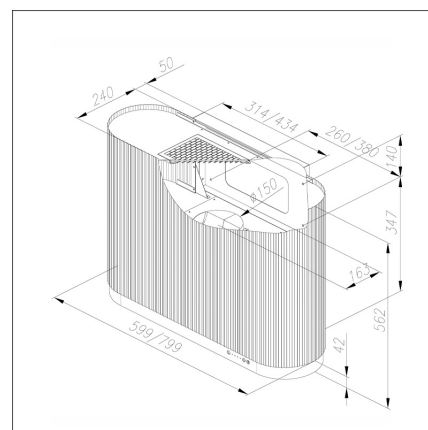

MONO

60 cm wall gold

Product code 431072

Product description

MONO is a new gesture control kitchen hood. You don't need to touch the device, as a simple hand movement is enough to turn the kitchen hood on and off, change the operating mode and adjust the lighting. This way you avoid stains on the surface of the kitchen hood caused by hand contact during cooking. You can also use the remote control that comes with the cooker hood. The kitchen hood also comes with an ecological washable Long Life activated carbon filter.

Technical information

- With active coal: minimi korkeus 226,5 cm
- Ventilation system: Own motor
- Cooker hood width: 60 cm
- Cooker hood color: Kulta
- Suitable for the room height: minimi korkeus 226,5 cm
- Electrical connection: Socket 10 A