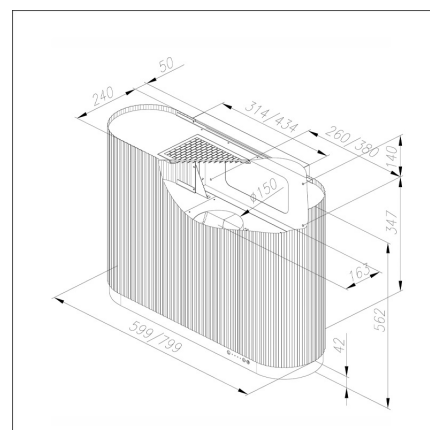

#### Technical information

- With active coal: minimi korkeus 226,5 cm
- Ventilation system: Own motor
- Cooker hood width: 60 cm
- Cooker hood color: Black
- Suitable for the room height: minimi korkeus 226,5 cm
- Electrical connection: Socket 10 A