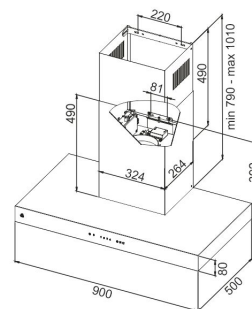

MINIMAL 8

90cm wall black

Product code 431069

Product description

MINIMAL 8 is a new gesture control kitchen hood. You don't need to touch the device, as a simple hand movement is enough to turn the kitchen hood on and off, change the operating mode and adjust the lighting. This way you avoid stains on the surface of the kitchen hood caused by hand contact during cooking. You can also use the remote control that comes with the cooker hood. An ecological washable Long Life active carbon filter is available as an accessory for the kitchen hood.

Technical information

- With active coal: 232 – 254 cm
- Ventilation system: Own motor
- Cooker hood width: 90 cm
- Cooker hood color: Black
- Suitable for the room height: 232 – 254 cm
- Electrical connection: Socket 10 A