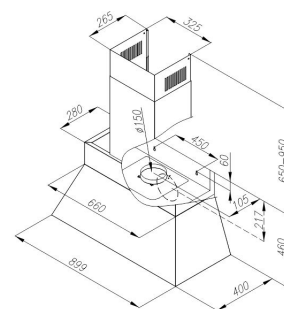

MINIMAL 6

90cm wall black

Product code 431068

Product description

MINIMAL 6 is a new gesture control kitchen hood. You don't need to touch the device, as a simple hand movement is enough to turn the kitchen hood on and off, change the operating mode and adjust the lighting. This way you avoid stains on the surface of the kitchen hood caused by hand contact during cooking. You can also use the remote control that comes with the cooker hood. An ecological washable Long Life active carbon filter is available as an accessory for the kitchen hood.

Technical information

- With active coal: minimi korkeus 220 cm
- Ventilation system: Own motor
- Cooker hood width: 90 cm
- Cooker hood color: Black
- Suitable for the room height: 220-250 cm (hormin kanssa)