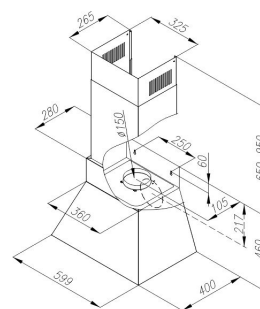

#### Technical information

- With active coal: minimi korkeus 220 cm
- Ventilation system: Own motor
- Cooker hood width: 60 cm
- Cooker hood color: Black
- Suitable for the room height: 220-250 cm (hormin kanssa)
- Electrical connection: Socket 10 A