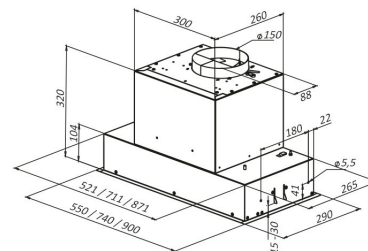

MINIMAL 7

90 cm built-in black

Product code 431039

Product description

MINIMAL 7 is a new gesture control kitchen hood. You don't need to touch the device, as a simple hand movement is enough to turn the kitchen hood on and off, change the operating mode and adjust the lighting. This way you avoid stains on the surface of the kitchen hood caused by hand contact during cooking. You can also use the remote control that comes with the cooker hood. An ecological washable Long Life active carbon filter is available as an accessory for the kitchen hood.

Technical information

- Ventilation system: Own motor
- Cooker hood width: 90 cm
- Cooker hood color: Black
- Electrical connection: Socket 10 A

Delivery content

- cooker hood
- remote control

Downloads

- Kuvun asennus- ja käyttöohje