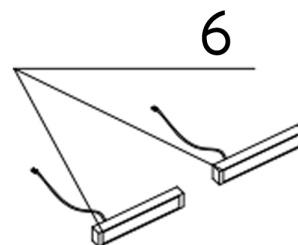

(Trek XH Flex XH)

Product code 431002

Product description

Technical information

Delivery content

Downloads

- Care and maintenance instructions

Recommended accessories