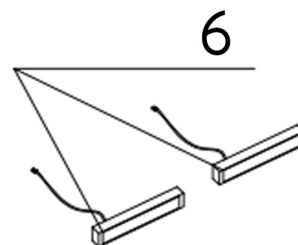

(Trek XH Flex XH)

Product code 431002

Product description

Technical information

Delivery content

Downloads

- Service manual

Recommended accessories